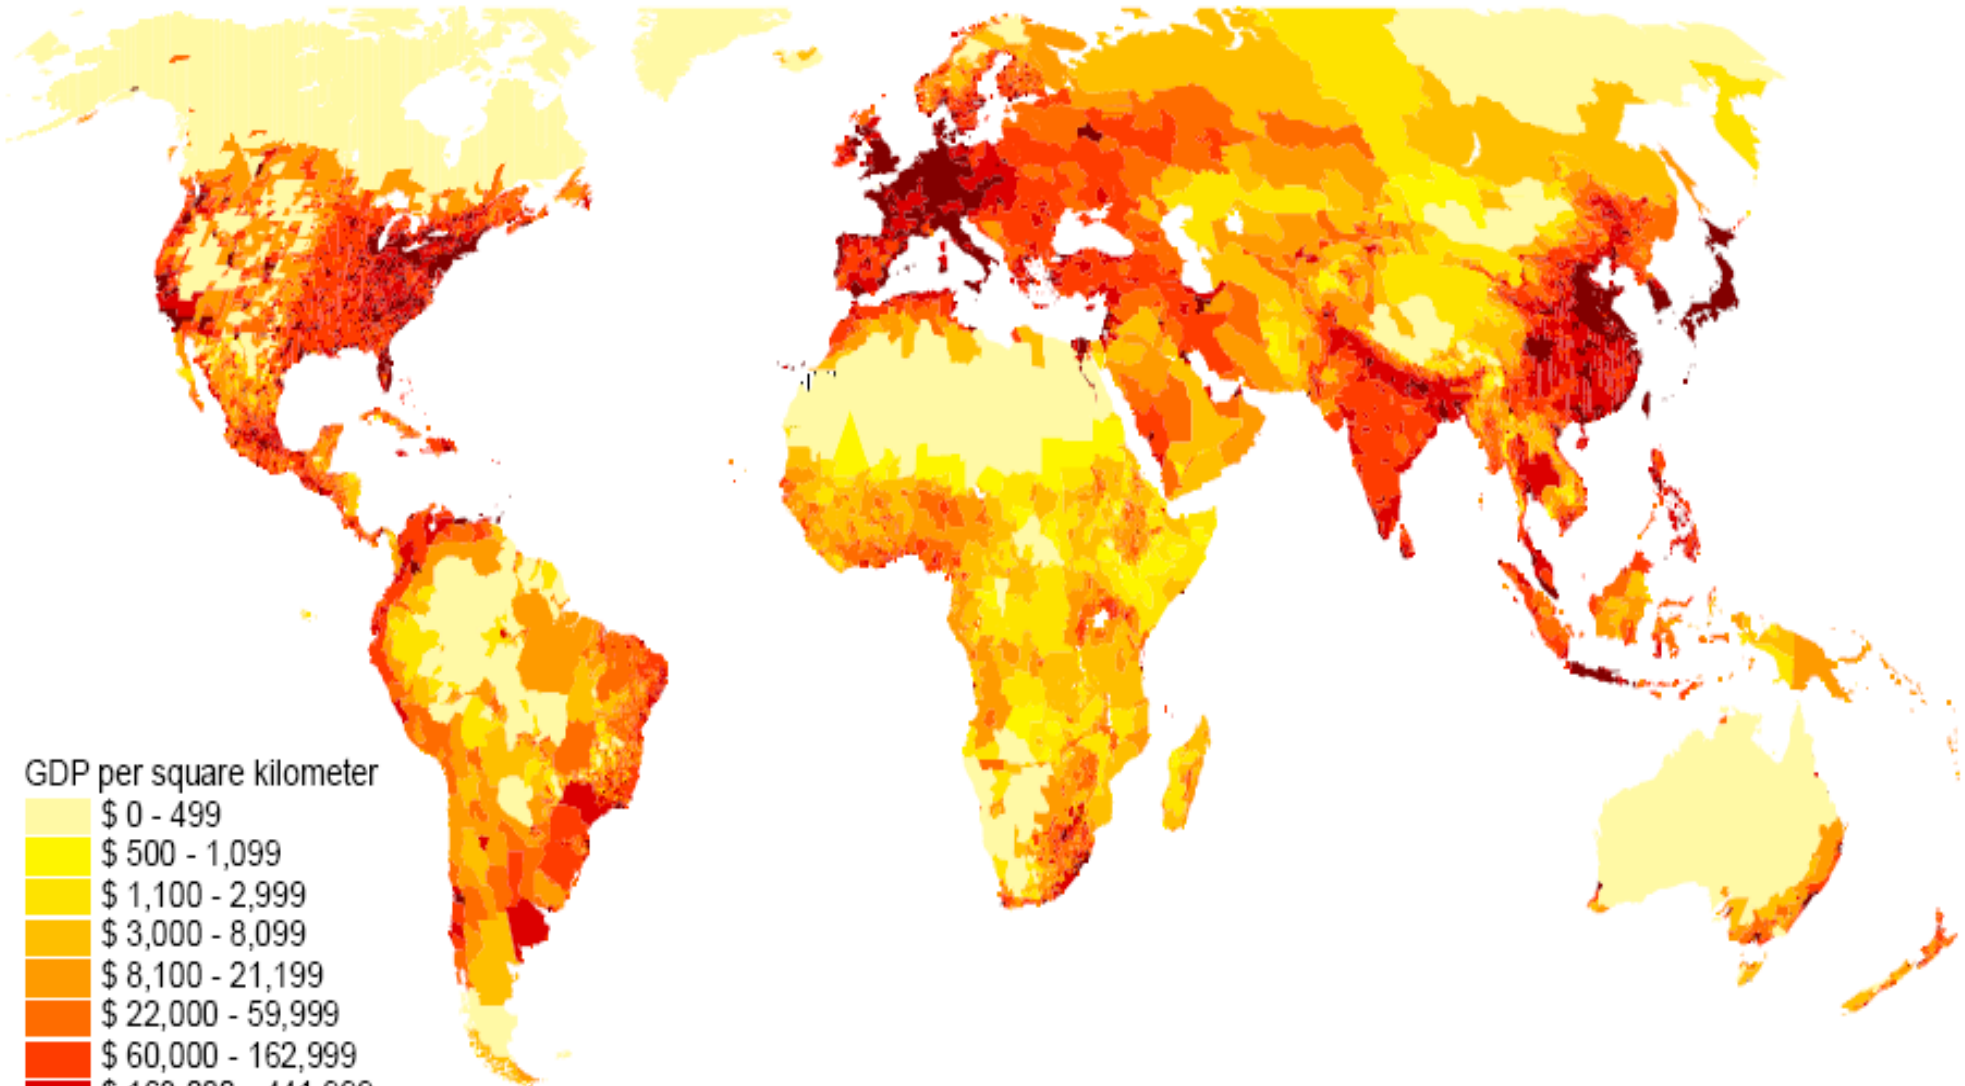

GDP Density

GDP per square kilometer

Lightest yellow	\$ 0 - 499
Light yellow	\$ 500 - 1,099
Yellow	\$ 1,100 - 2,999
Light orange	\$ 3,000 - 8,099
Orange	\$ 8,100 - 21,199
Dark orange	\$ 22,000 - 59,999
Red-orange	\$ 60,000 - 162,999
Red	\$ 163,000 - 441,999
Dark red	\$ 442,000 - 546,000,000
White	No Data