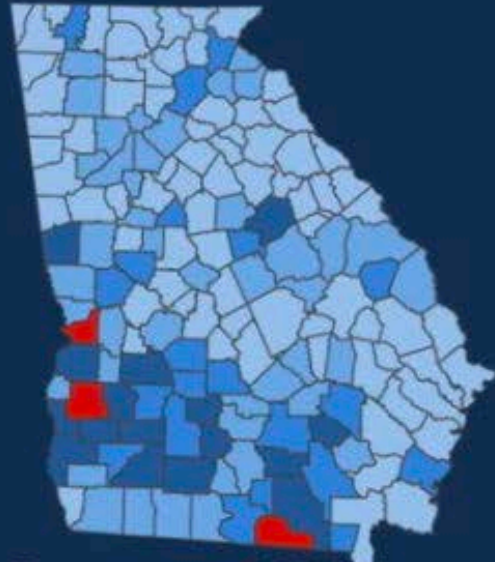

Map Interpretation

The Good, the Bad, and the Ugly

McARTHUR'S UNIVERSAL CORRECTIVE MAP OF THE WORLD

Population Trend

Bad Harmony Map

STATES

POP1999

White	482025 - 1671251
Purple	1671252 - 3374955
Blue	3374956 - 6858858
Green	6858859 - 12110024
Orange	12110025 - 20127338
Dark Red	20127339 - 33090214

0 350 700 1,400 Miles

Cases per 100K ▼

Cases per 100K

Cases per 100K ▼

Cases per 100K

THE MIDDLE EAST

SECY GATES MEETING WITH ISRAEL'S
MINISTER OF DEFENSE EHUD BARAK

LIVEDESK

WHAT THE GOVT DID NOT COERCE CHRYSL DOW ▼ 37.94

EBOLA SPREADS

1603 cases, 887 deaths
55% fatality rate

OutFront

#OutFr

6:30p

Source 6:50p

423 CNNHD

THE CAUCASUS AND CENTRAL ASIA