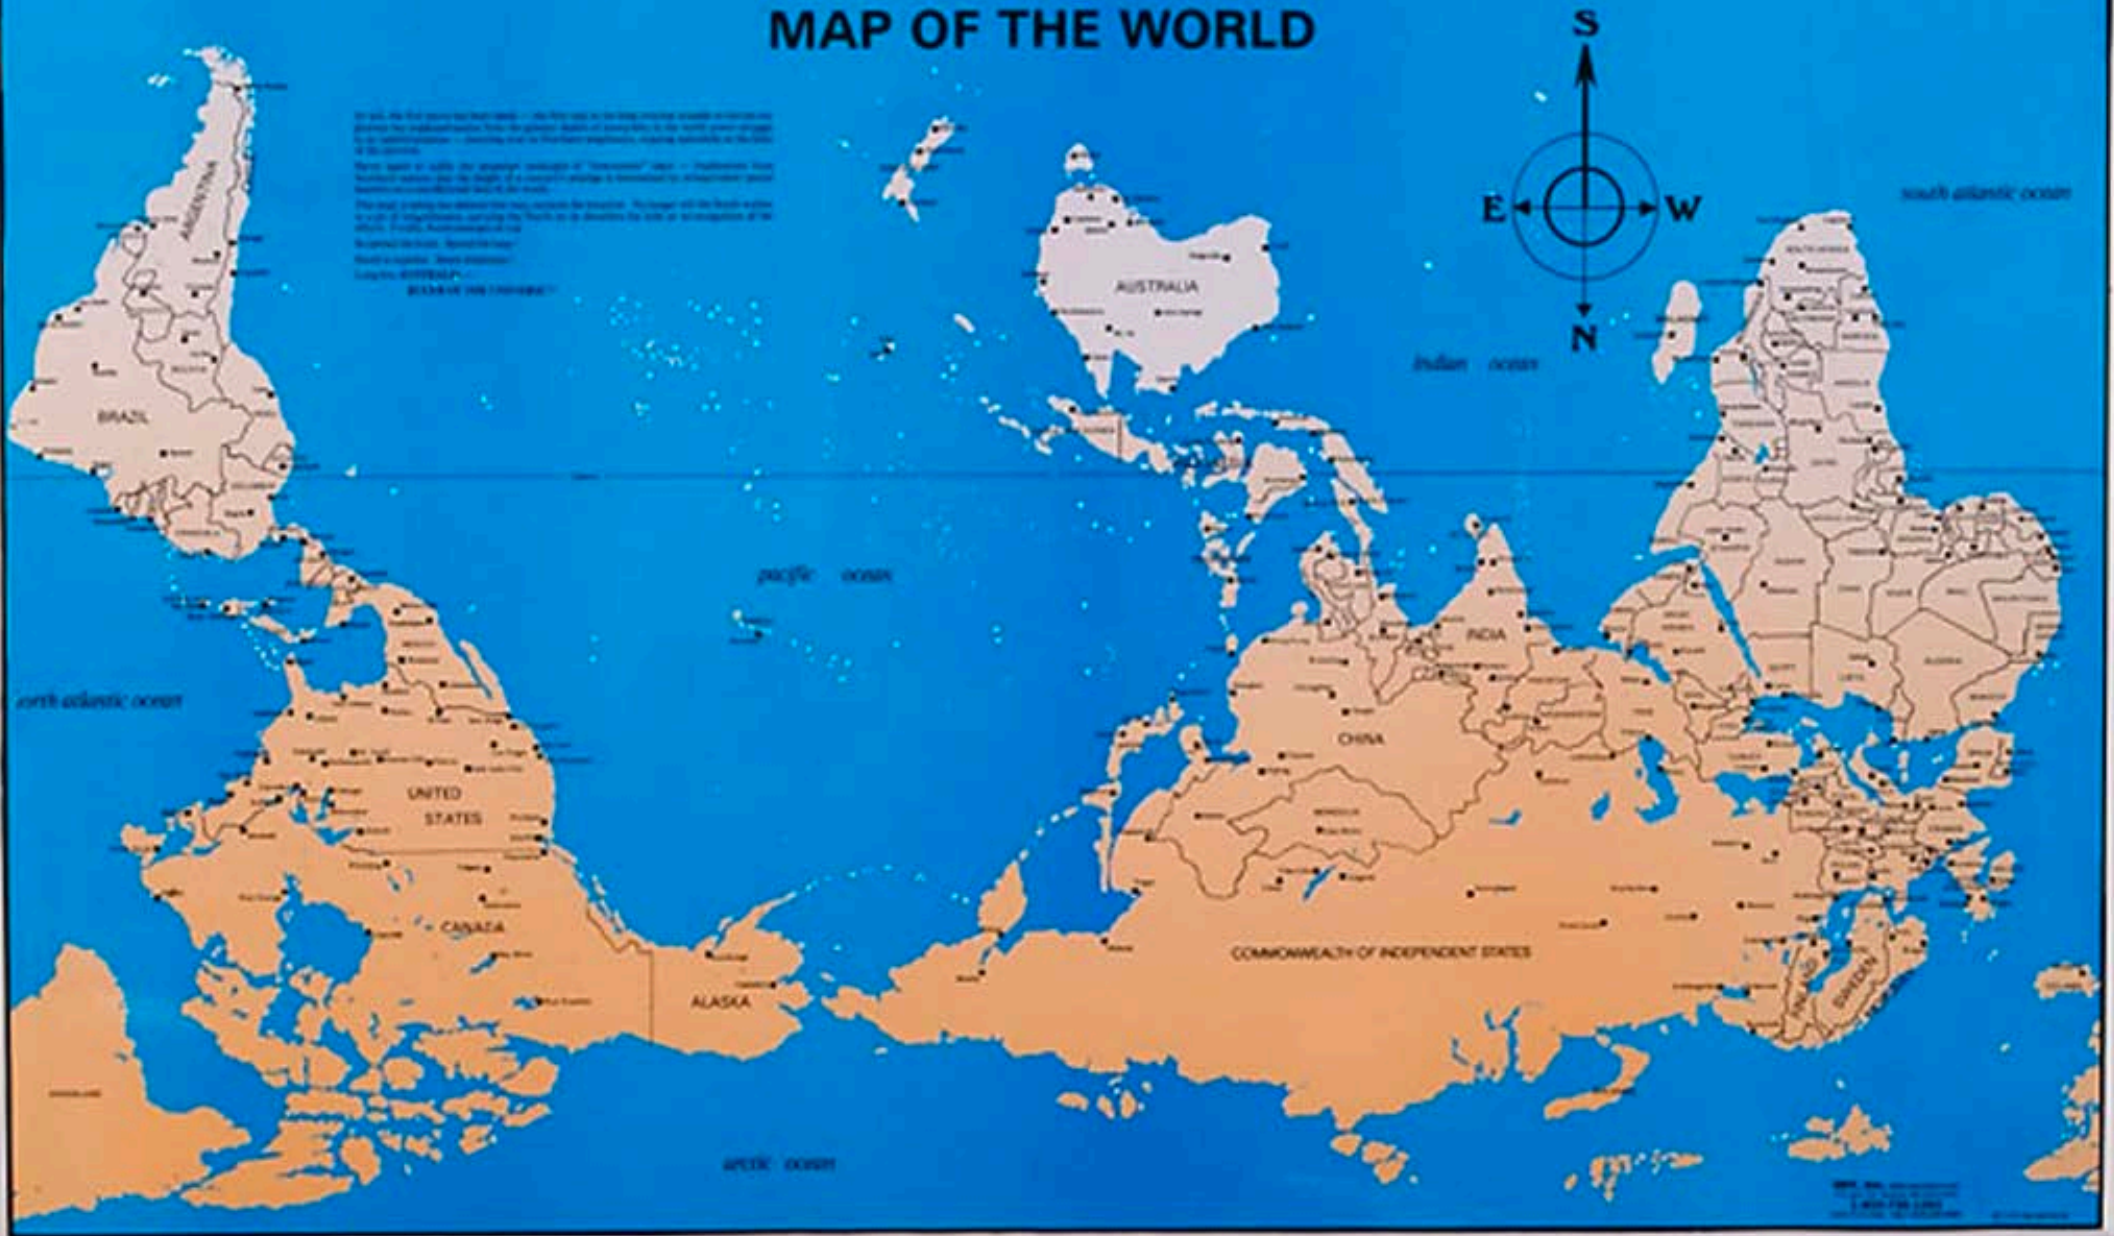

Map Interpretation

The Good, the Bad, and the Ugly

McARTHUR'S UNIVERSAL CORRECTIVE MAP OF THE WORLD

Population Trend

Bad Harmony Map

STATES

POP1999

White	482025 - 1671251
Purple	1671252 - 3374955
Blue	3374956 - 6858858
Green	6858859 - 12110024
Orange	12110025 - 20127338
Dark Red	20127339 - 33090214

0 350 700 1,400 Miles

Cases per 100K ▼

Cases per 100K

Cases per 100K ▼

Cases per 100K

THE MIDDLE EAST

SECY GATES MEETING WITH ISRAEL'S
MINISTER OF DEFENSE EHUD BARAK

LIVEDESK

WHAT THE GOVT DID NOT COERCE CHRYSL DOW ▼ 37.94

EBOLA SPREADS

1603 cases, 887 deaths
55% fatality rate

OutFront

#OutFr

6:30p

Source 6:50p

423 CNNHD

THE CAUCASUS AND CENTRAL ASIA