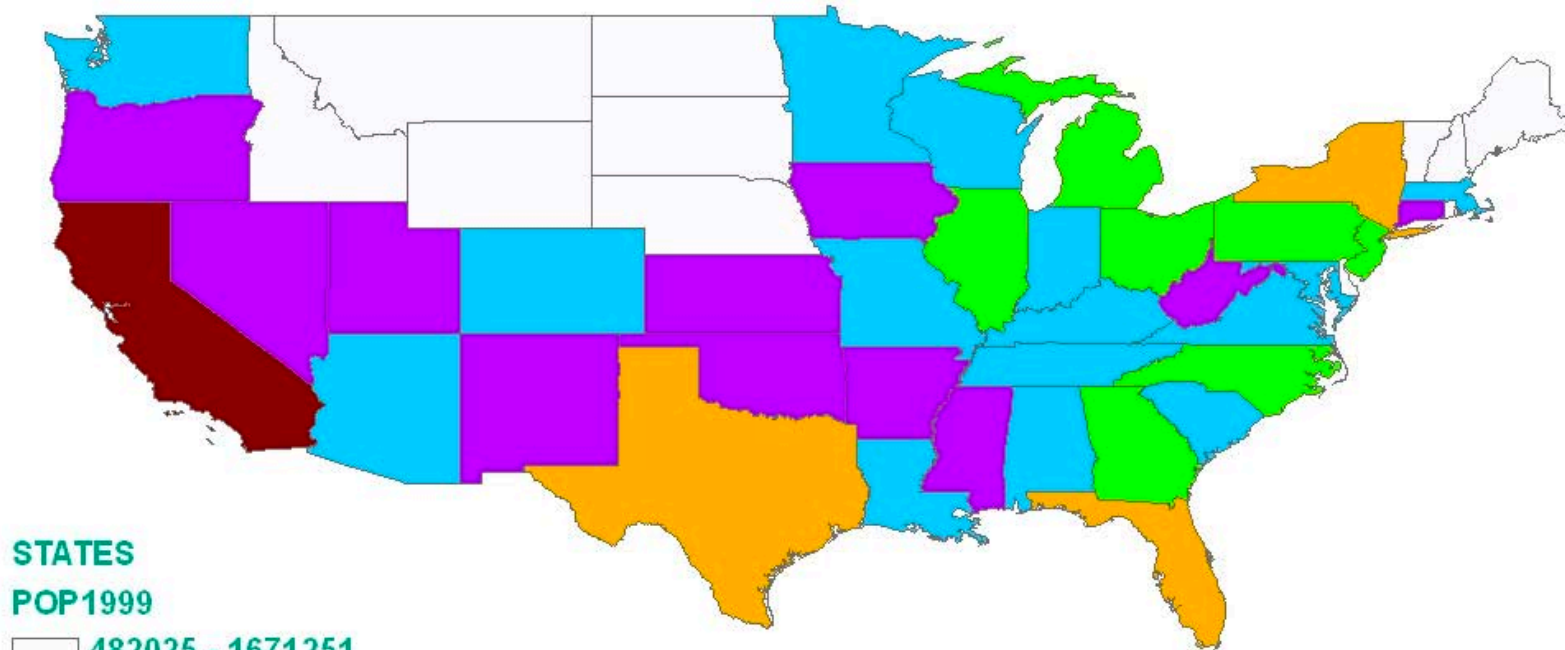

Map Interpretation

The Good, the Bad, and the Ugly

McARTHUR'S UNIVERSAL CORRECTIVE MAP OF THE WORLD

Population Trend

Bad Harmony Map

STATES

POP1999

White	482025 - 1671251
Purple	1671252 - 3374955
Blue	3374956 - 6858858
Green	6858859 - 12110024
Orange	12110025 - 20127338
Dark Red	20127339 - 33090214

0 350 700 1,400 Miles

Cases per 100K ▼

Cases per 100K

Cases per 100K ▼

Cases per 100K

THE MIDDLE EAST

SECY GATES MEETING WITH ISRAEL'S
MINISTER OF DEFENSE EHUD BARAK

LIVEDESK

WHAT THE GOVT DID NOT COERCE CHRYSL DOW ▼ 37.94

EBOLA SPREADS

1603 cases, 887 deaths
55% fatality rate

OutFront

#OutFr

6:30p

Source 6:50p

423 CNNHD

THE CAUCASUS AND CENTRAL ASIA