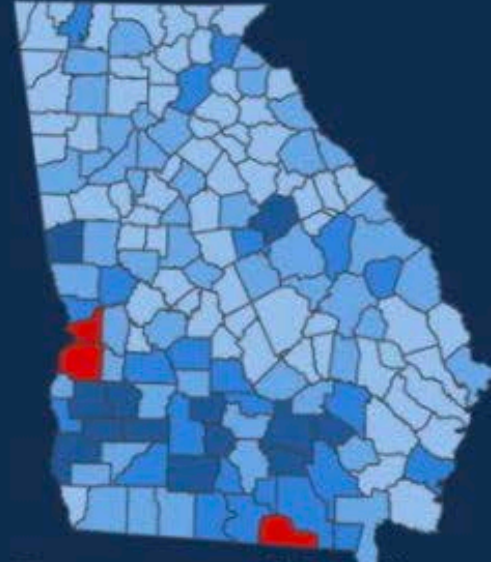

Map Interpretation

The Good, the Bad, and the Ugly

McARTHUR'S UNIVERSAL CORRECTIVE MAP OF THE WORLD

Population Trend

Bad Harmony Map

STATES

POP1999

White	482025 - 1671251
Purple	1671252 - 3374955
Blue	3374956 - 6858858
Green	6858859 - 12110024
Orange	12110025 - 20127338
Dark Red	20127339 - 33090214

0 350 700 1,400 Miles

Cases per 100K ▼

Cases per 100K

Cases per 100K ▼

Cases per 100K

THE MIDDLE EAST

SECY GATES MEETING WITH ISRAEL'S
MINISTER OF DEFENSE EHUD BARAK

LIVEDESK

WHAT THE GOVT DID NOT COERCE CHRYSL DOW ▼ 37.94

EBOLA SPREADS

1603 cases, 887 deaths
55% fatality rate

OutFront

#OutFr

6:30p

Source 6:50p

423 CNNHD

THE CAUCASUS AND CENTRAL ASIA