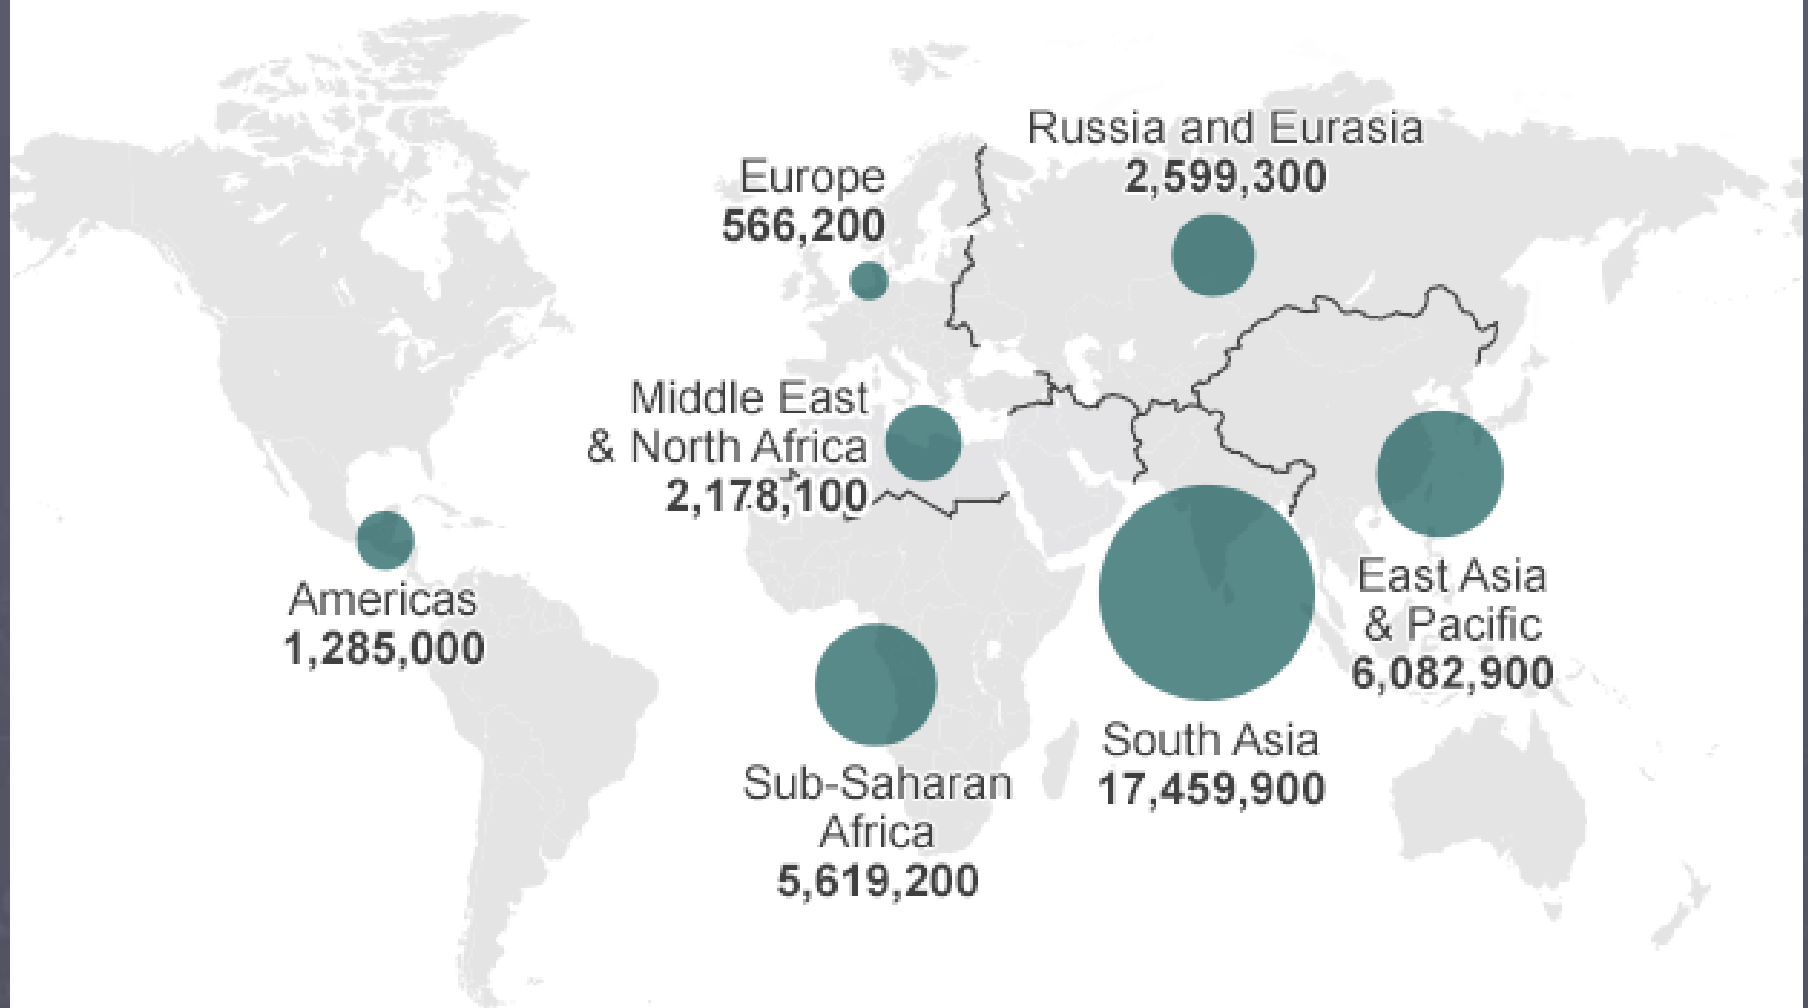

Slavery in Africa

Slave Trade Origins

- Slavery has existed in Africa since its origins
 - Slavery existed in a variety of forms
 - Connected to clan or ethnic rivalries
 - Slaves sometimes absorbed into family or clan

Trans-Saharan Slave Trade

- Began in the time of the Romans, continued into 20th century.
 - Slaves sent north in exchange for goods from Europe and the Middle East

The European Slave Trade

- European Slave trade began in 15th century, continued to the beginning of the 19th century.
- Europeans used coastal Africans to capture interior Africans
 - Slaves held along coast in “Slave factories” until they could be loaded onto boats for transportation to the Americas

The Middle Passage

The Atlantic Triangle

Slave Trade Totals

Modern Slavery

Number of people living in slavery, by region

Source: Global Slavery Index 2014