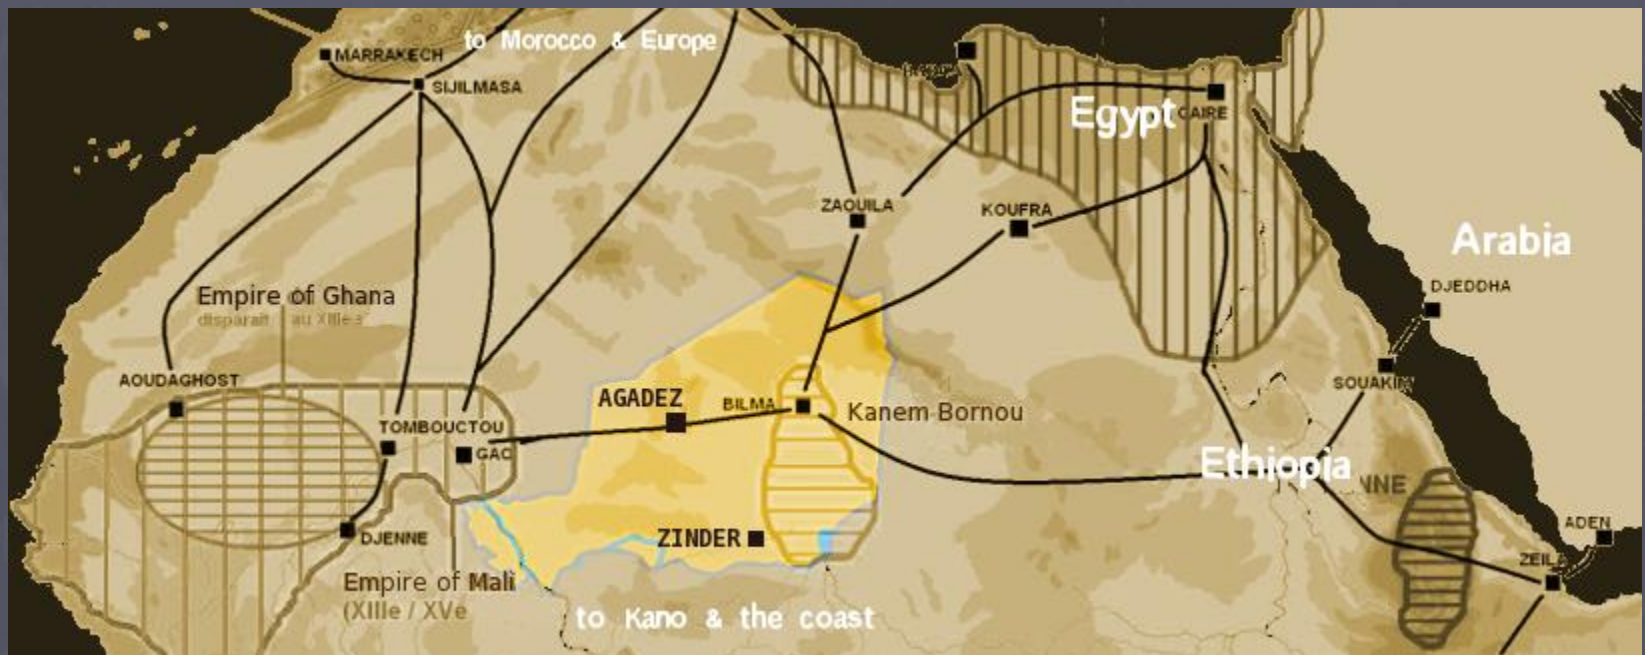

Slavery in Africa

Slave Trade Origins

- Slavery has existed in Africa since its origins
 - Slavery existed in a variety of forms
 - Connected to clan or ethnic rivalries
 - Slaves sometimes absorbed into family or clan

Trans-Saharan Slave Trade

- Began in the time of the Romans, continued into 20th century.
 - Slaves sent north in exchange for goods from Europe and the Middle East

The European Slave Trade

- European Slave trade began in 15th century, continued to the beginning of the 19th century.
- Europeans used coastal Africans to capture interior Africans
 - Slaves held along coast in “Slave factories” until they could be loaded onto boats for transportation to the Americas

The Middle Passage

The Atlantic Triangle

Slave Trade Totals

Modern Slavery

Number of people living in slavery, by region

Source: Global Slavery Index 2014