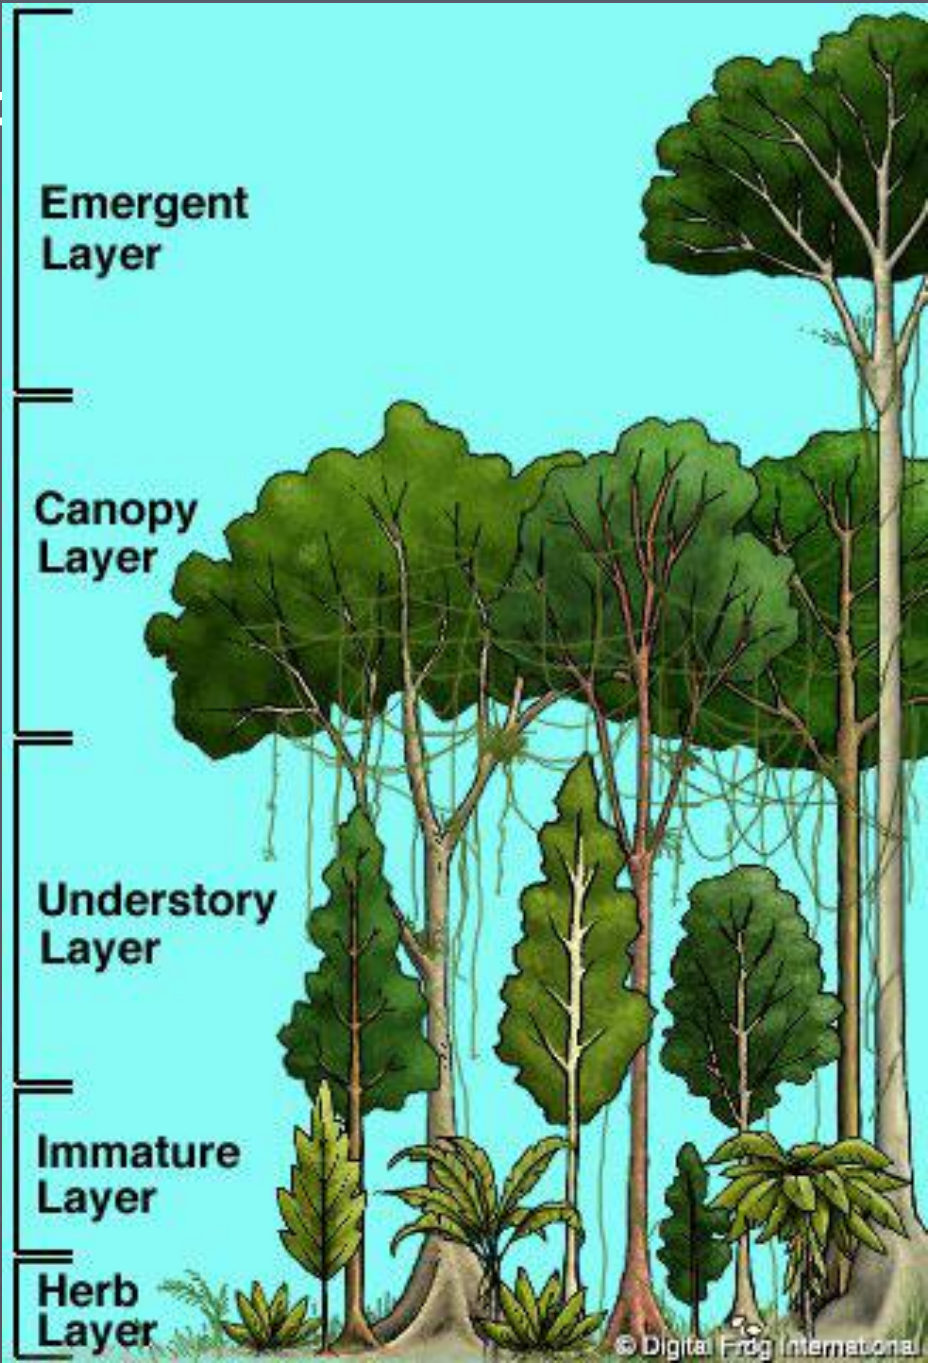

Geographical Regions of South America

A faint, light-colored map of South America is visible in the background, showing the continent's outline and some internal geographical features like rivers and coastlines.

Robinson Projection

Amazon Basin

Amazon Basin

- Refers to the system of rivers and forests that surround/feed into the Amazon River
- Biome: Tropical Rain Forest

Rainf

Slash and Burn Agriculture

- Process where rain forest is cut down and burned off to make room for agriculture
 - Effects
 - Allows short term Subsistence farming
 - Damages root system making it difficult to maintain plant life