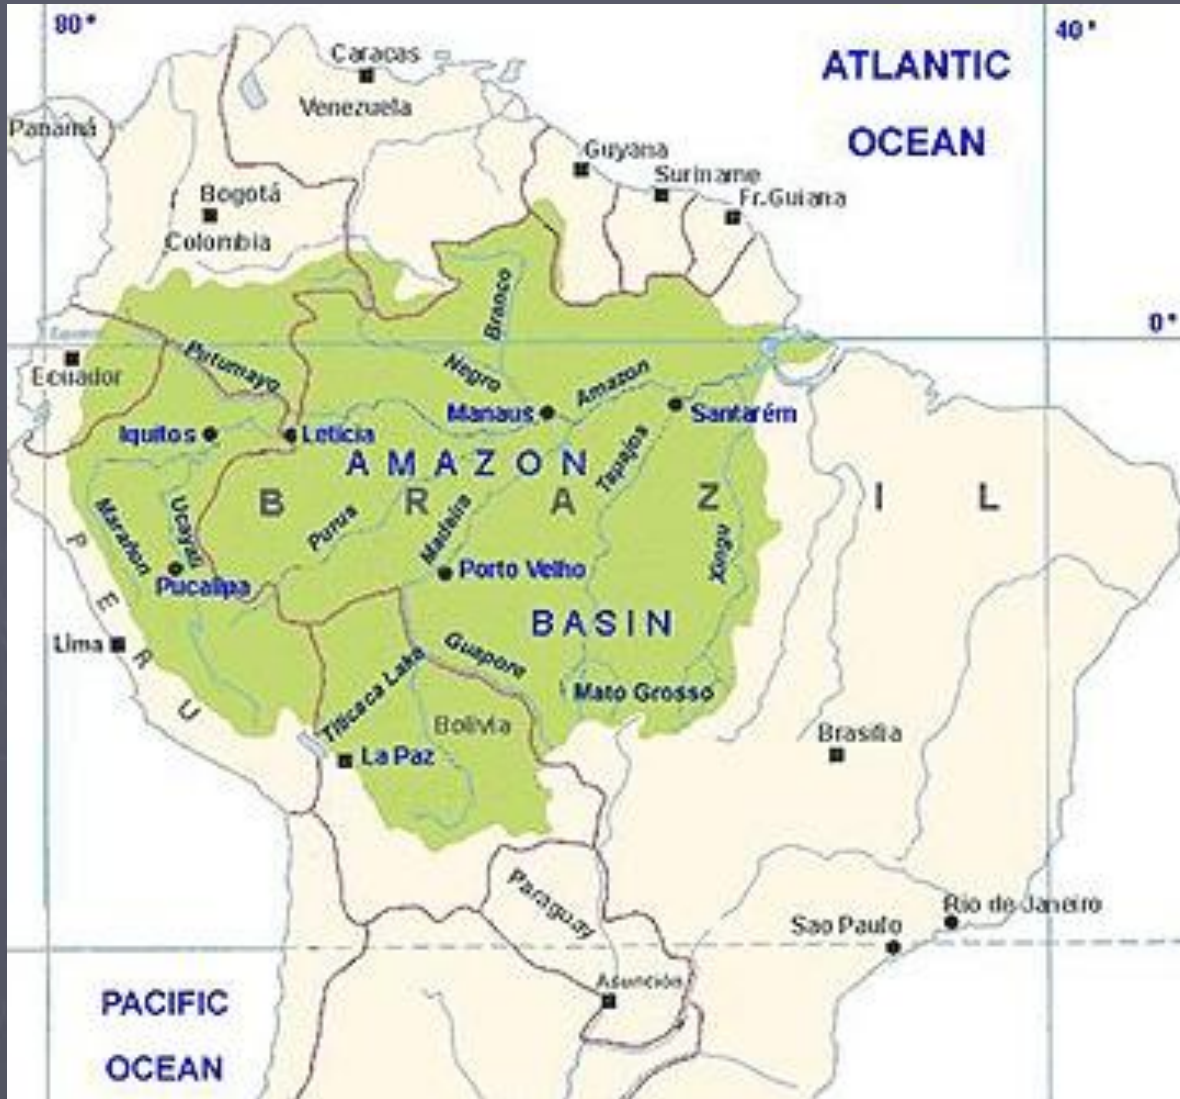

Geographical Regions of South America

A faint, light-colored map of South America is visible in the background, showing the continent's outline and some internal geographical features like rivers and coastlines.

Biomes

-  Tropical, Subtropical Moist Broadleaf Forest
-  Tropical, Subtropical Dry Broadleaf Forest
-  Tropical, Subtropical Conifer Forest
-  Temperate Broadleaf, Mixed Forest
-  Temperate Conifer Forest
-  Boreal Forest/Taiga
-  Tropical, Subtropical Grasslands, Savannas, Shrublands
-  Temperate Grasslands, Savannas, Shrublands
-  Flooded Grasslands, Savannas
-  Montane Grasslands, Shrublands
-  Tundra
-  Mediterranean Forest, Woodlands, Scrub
-  Deserts, Xeric Shrublands
-  Mangroves

Robinson Projection

Amazon Basin

Amazon Basin

- Refers to the system of rivers and forests that surround/feed into the Amazon River
- Biome: Tropical Rain Forest

Rainf

Slash and Burn Agriculture

- Process where rain forest is cut down and burned off to make room for agriculture
 - Effects
 - Allows short term Subsistence farming
 - Damages root system making it difficult to maintain plant life

P

Tierra del Fuego

Photo # NH 83591 USS Quincy and USS Tuscaloosa near the Strait of Magellan, 14 May 1939