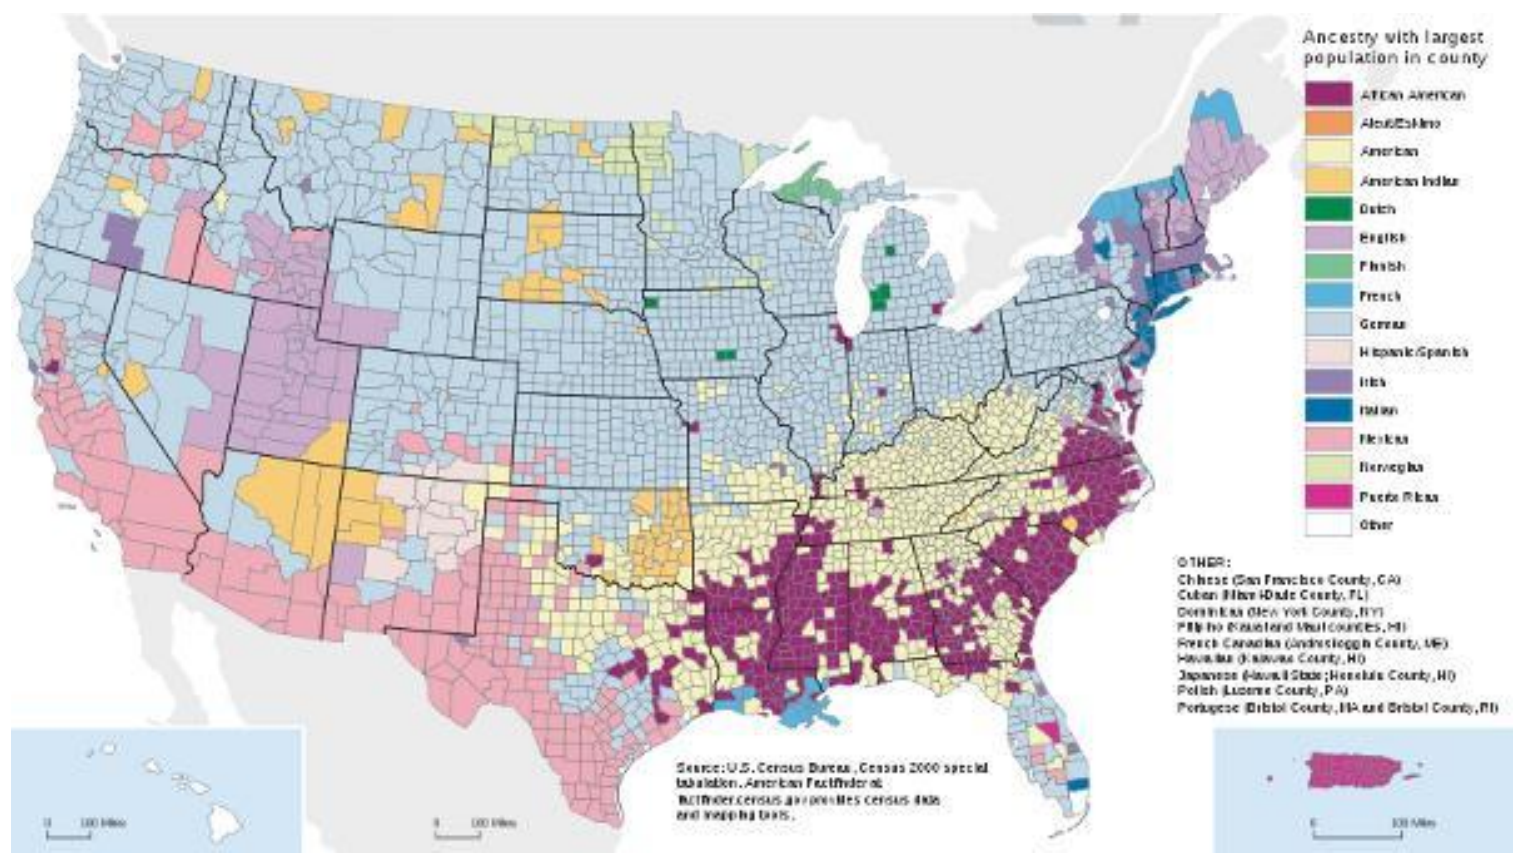

World Geography

American Ethnicities

Name: _____
Section: _____
Score: ____/5

Directions: Use the map below of major ethnic groups in the United States and answer the questions below.

Thought Questions:

- Using this map and a population density map try to figure out the top 5 ethnicities in the United States. Which states do they primarily live in?
 -
 -
 -
 -
 -

2. Explain 4 trends you see on the map for where ethnicities have settled, and make a conjecture as to why they have settled where they have.

a.

b.

c.

d.

3. Which state seems to be the most ethnically diverse? The least?

Most:

Least:

4. Based on this map where does it look like immigrants from the 1st European immigration settled? The 2nd? The 3rd?

1st -

2nd -

3rd -

5. Which major areas of the world do not have a significant immigration population in the United States?

Area 1 -

Area 2 -

Area 3 -